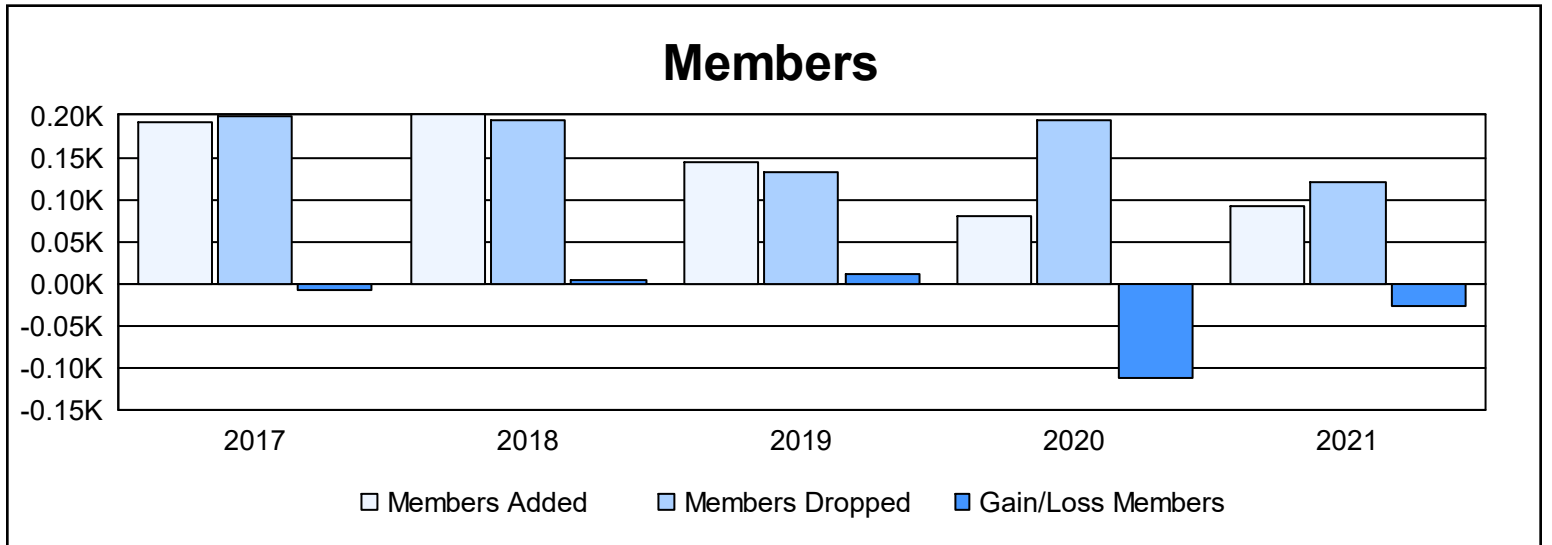

Year	New Clubs	Dropped Clubs	Gain/ Loss Clubs	New Members	Charter Members	Reinstate Members	Transfer Members	Total Member Added	Total Members Dropped	Gain/ Loss Members
2016-2017	2	0	2	109	72	7	3	191	199	-8
2017-2018	0	0	0	164	21	6	9	200	195	5
2018-2019	1	0	1	112	25	2	5	144	132	12
2019-2020	0	2	-2	62	2	3	13	80	193	-113
2020-2021	0	0	0	83	0	3	7	93	120	-27
<b>Average</b>	<b>1</b>	<b>0</b>	<b>0</b>	<b>106</b>	<b>24</b>	<b>4</b>	<b>7</b>	<b>142</b>	<b>168</b>	<b>-26</b>

### Membership Composition June 2021 Cumulative