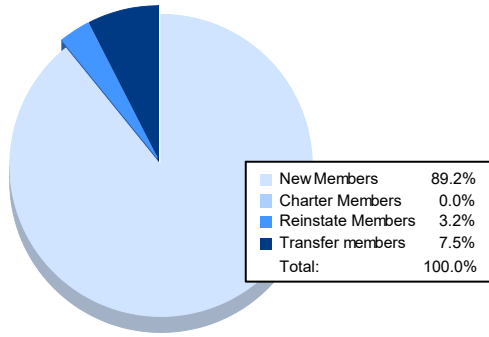

Year	New Clubs	Dropped Clubs	Gain/ Loss Clubs	New Members	Charter Members	Reinstate Members	Transfer Members	Total Member Added	Total Members Dropped	Gain/ Loss Members
2016-2017	2	0	2	109	72	7	3	191	199	-8
2017-2018	0	0	0	164	21	6	9	200	195	5
2018-2019	1	0	1	112	25	2	5	144	132	12
2019-2020	0	2	-2	62	2	3	13	80	193	-113
2020-2021	0	0	0	83	0	3	7	93	120	-27
<b>Average</b>	<b>1</b>	<b>0</b>	<b>0</b>	<b>106</b>	<b>24</b>	<b>4</b>	<b>7</b>	<b>142</b>	<b>168</b>	<b>-26</b>

### Membership Composition June 2021 Cumulative