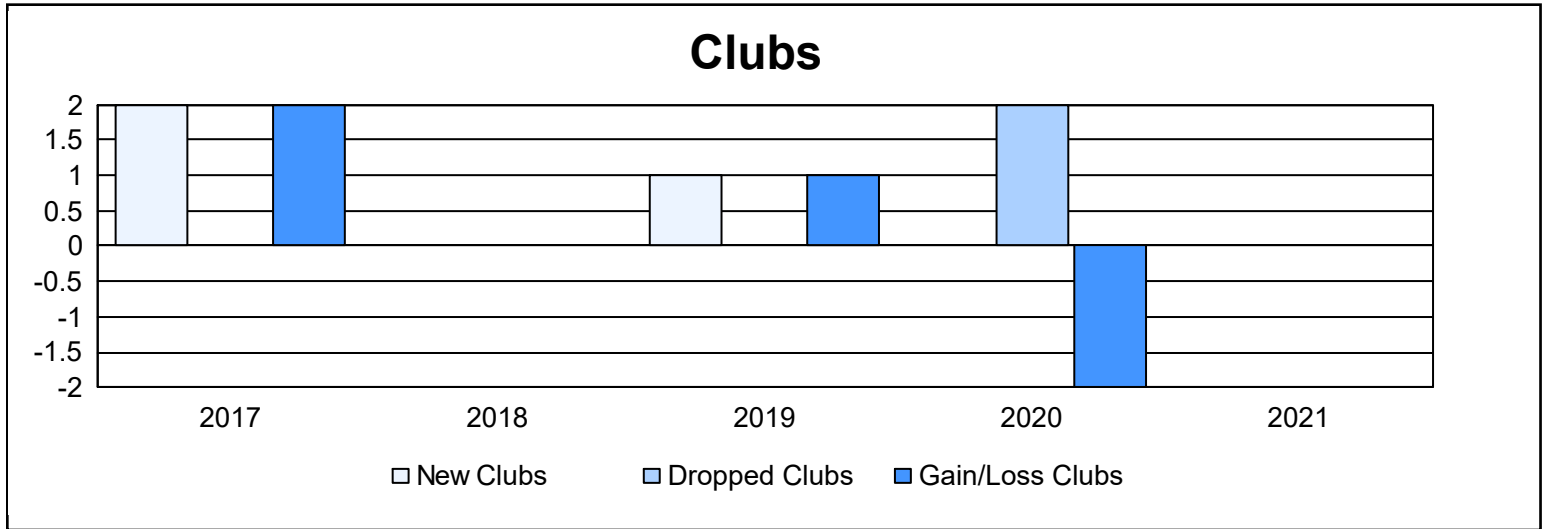

Year	New Clubs	Dropped Clubs	Gain/ Loss Clubs	New Members	Charter Members	Reinstate Members	Transfer Members	Total Member Added	Total Members Dropped	Gain/ Loss Members
2016-2017	2	0	2	109	72	7	3	191	199	-8
2017-2018	0	0	0	164	21	6	9	200	195	5
2018-2019	1	0	1	112	25	2	5	144	132	12
2019-2020	0	2	-2	62	2	3	13	80	193	-113
2020-2021	0	0	0	83	0	3	7	93	120	-27
<b>Average</b>	<b>1</b>	<b>0</b>	<b>0</b>	<b>106</b>	<b>24</b>	<b>4</b>	<b>7</b>	<b>142</b>	<b>168</b>	<b>-26</b>

### Membership Composition June 2021 Cumulative